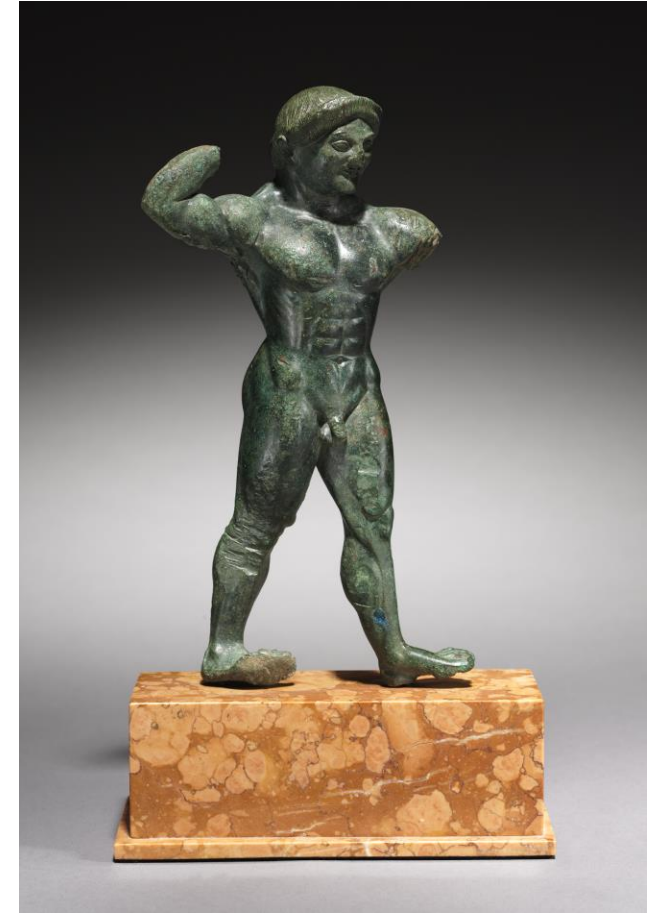

Medardo rosso, ruffiana. Photo by Sailko,
<https://commons.wikimedia.org/w/index.php?curid=62643851>

Bushmen Rock Painting.
Photo by Steve Evans ,
<https://commons.wikimedia.org/w/index.php?curid=68340>

Greece, Peloponnesus, late archaic - early classical period - Statuette of an Athlete - Cleveland Museum of Art
https://commons.wikimedia.org/wiki/File:Greece,_Peloponnesus,_late_archaic_-_early_classical_period_-_Statuette_of_an_Athlete_-_2000.6_-_Cleveland_Museum_of_Art.tif